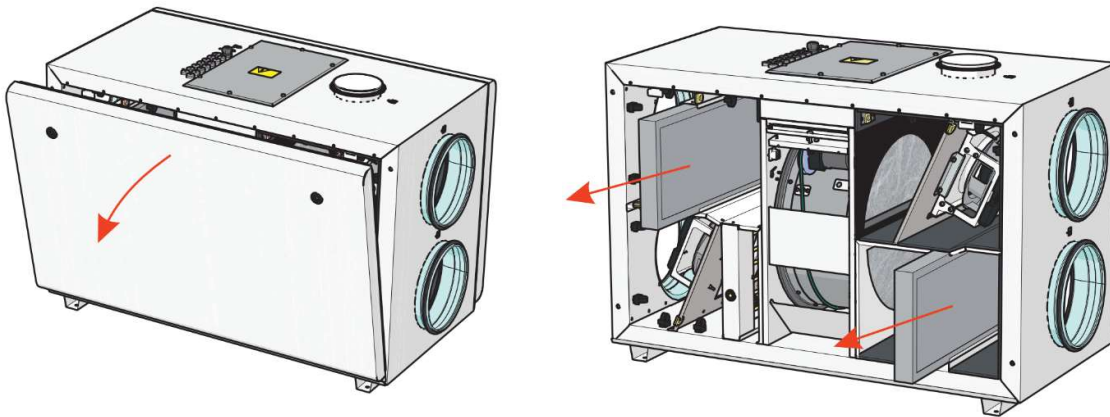

RIRS 400-700 H EKO 3.0

- In order to remove the filters, open the front cover and take out the filters.
- Use for supply air: Filter panel cardboard frame MPL 450x170x46-ePM1-70 (F7) (**RIRS 400 H EKO 3.0**)
- Use for extract air: Filter panel cardboard frame MPL 450x170x46-ePM10-55 (M5) (**RIRS 400 H EKO 3.0**)

- Use for supply air: Filter panel cardboard frame MPL 545x260x46-ePM1-70 (F7) (**RIRS 700 H EKO 3.0**)
- Use for extract air: Filter panel cardboard frame MPL 545x260x46-ePM10-55 (M5) (**RIRS 700 H EKO 3.0**)