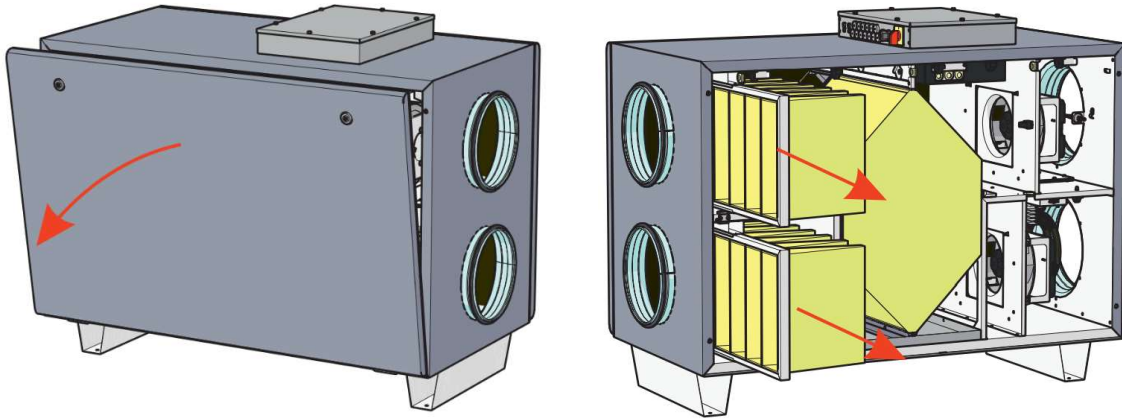

RIS 700 H EKO 3.0

- In order to remove the filters, open the front cover and take out the filters.
- Use Filter Pocket with metal frame: FMK 600x315x250-6 ePM10-65-SE (M5)

Standard filter:

- Filter Pocket with metal frame: FMK 600x315x250-6 ePM10-65-SE (M5)