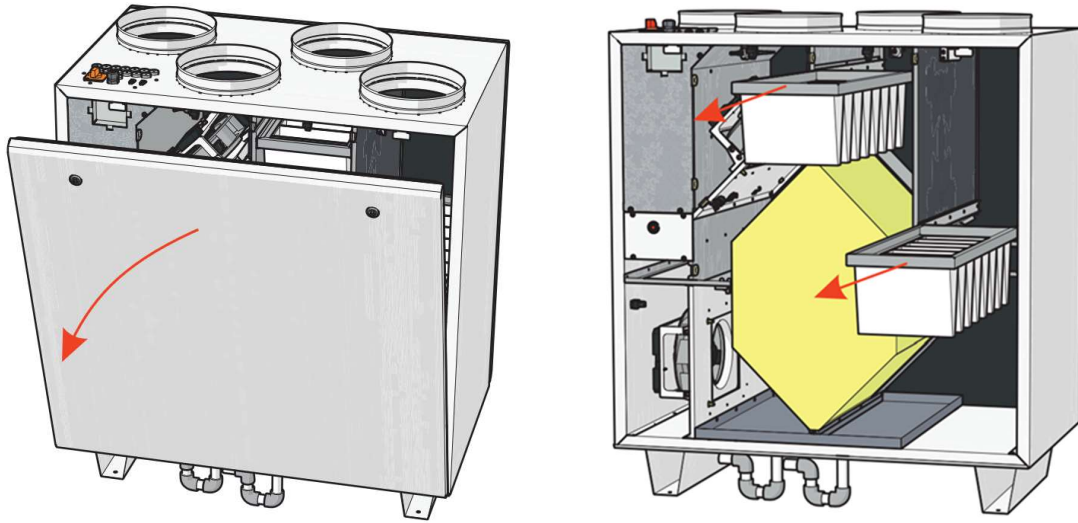

RIS 700 V EKO 3.0

- In order to remove the filters, open the front cover and take out the filters.
- Use Filter Pocket with metal frame: FMK 600x228x170-8 ePM10-65-SE (M5)

Standard filter:

- Filter Pocket with metal frame: FMK 600x228x170-8 ePM10-65-SE (M5)