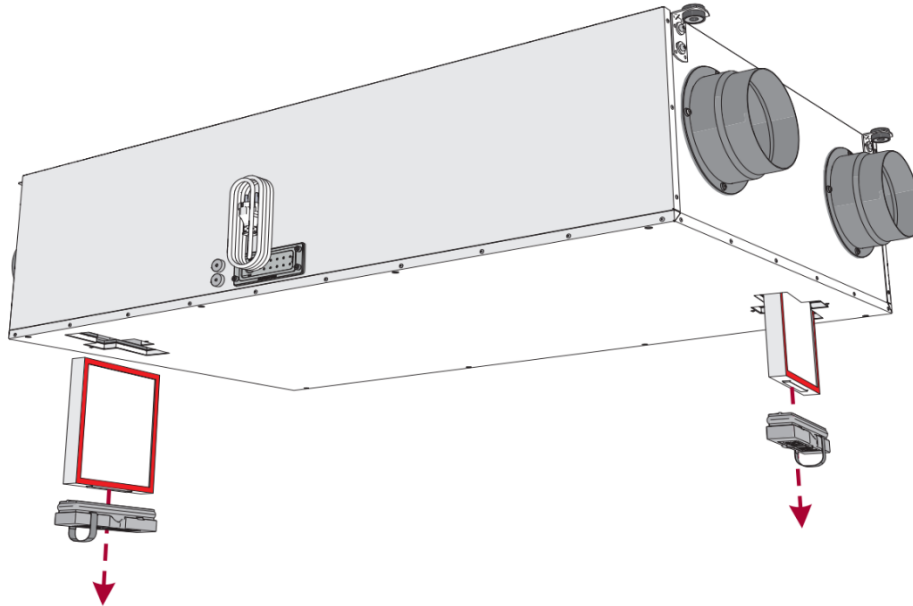

Smarty 2X P/3X P/4X P

- In order to remove the filters, open filter cover by pulling the strap and take out the filters.
- Use Coarse 65% (G4) filters or optionally the ePM1 70% (F7) filter for outdoor air filtration and the Coarse 65% (G4) filter for the exhaust air filtration.

Standard filters:

- Filter panel cardboard frame MPL Z 185x168x25-Coarse-65 (G4) (Smarty 2X P)
- Filter panel cardboard frame MPL Z 225x195x25-Coarse-65 (G4) (Smarty 3X P/ Smarty 4X P)

Optional filters:

- Filter panel cardboard frame MPL 185x168x25-ePM1-70 (F7) (Smarty 2X P)
- Filter panel cardboard frame MPL 225x195x25-ePM1-70 (F7) (Smarty 3X P/ Smarty 4X P)